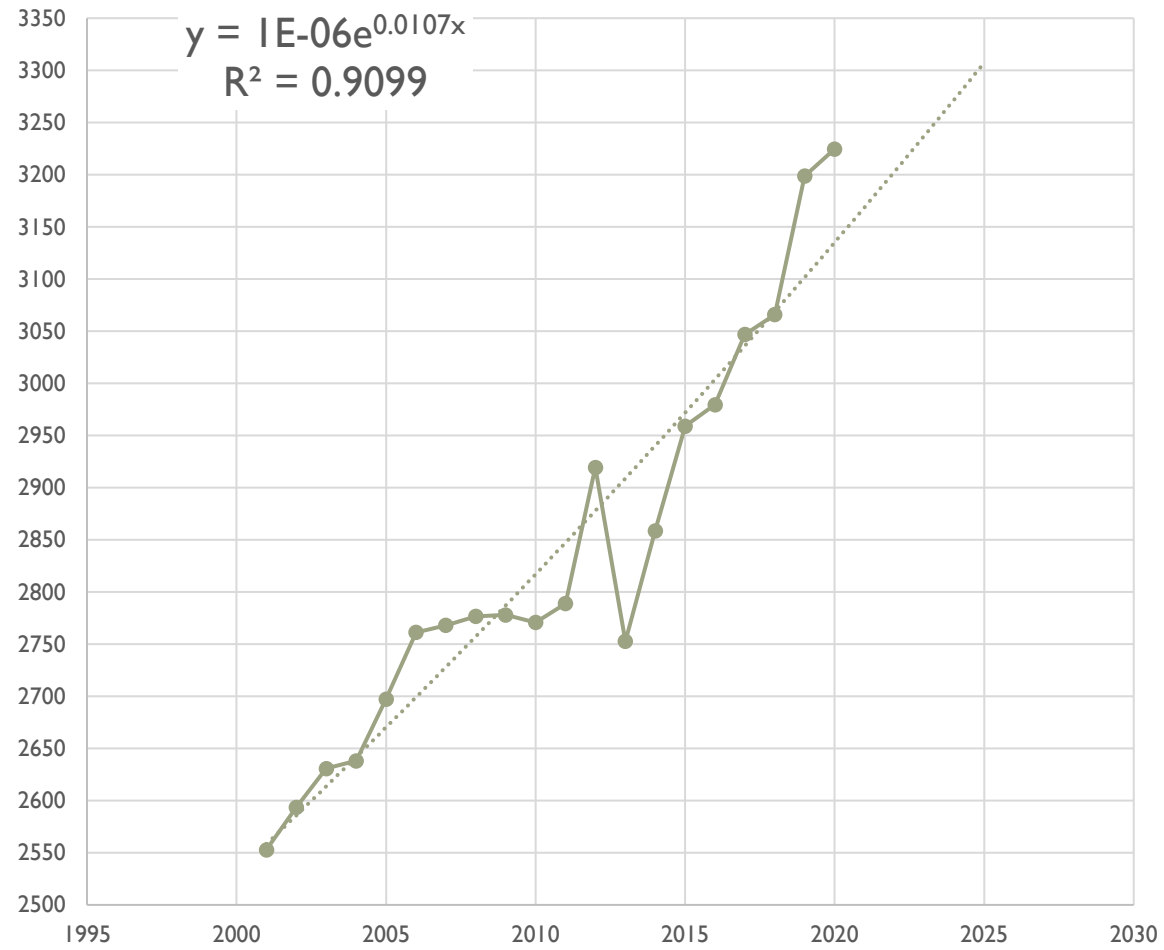

Trendline Band D

BAND D

% INCREASE BAND D

- This shows that the last 5 years have either no increase to households or at/below rate of inflation.
- This means that the delivery of services has been provided year on year at a lower cost with an increase in the number of people using those services.
- According to the Office for National Statistics composite price index, today's prices in 2020 are 11.59% higher than average prices since 2015. The British pound experienced an average inflation rate of 2.22% per year during this period, causing the real value of a pound to decrease.

Year	% Change Band D	Precept	Band D
2015	13.13%	£443,791	£149.98
2016 (CPI)	0.00% (0.7%)	£446,900 (£450,009)	£149.99 (£151.03)
2017 (CPI)	3.00% (2.7%)	£470,683 (£472,598)	£154.48 (£155.11)
2018 (CPI)	1.38% (2.5%)	£480,183 (£487,449)	£156.62 (£158.99)
2019 (CPI)	0.00% (1.8%)	£500,996 (£517,717)	£156.62 (£161.85)
2020 (CPI)	0.00% (1.1%)	£505,052 (£527,650)	£156.62 (£163.63)